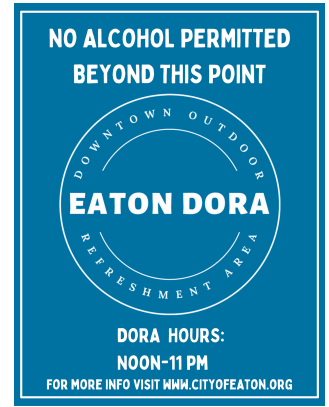

City of Eaton Explore the DORA

What is DORA?

The Downtown Eaton DORA would provide the ability for individuals to walk within the DORA boundaries with an alcoholic beverage purchased from a liquor permit-holding establishment during permitted hours.

Can I bring my own drink into DORA?

No. Patrons cannot bring their own alcoholic beverage into DORA. You can purchase your favorite drink in an official cup from a participating establishment.

Enjoy Downtown Eaton!

DORA Signage

Green Sticker:
Beverages
Welcome
in Establishment

Gold Sticker:
Beverages
Sold
in Establishment

Red Sticker:
Beverages
Not Permitted
in Establishment

Boundary Signs:
End of the
DORA Boundary

DORA Boundary Map