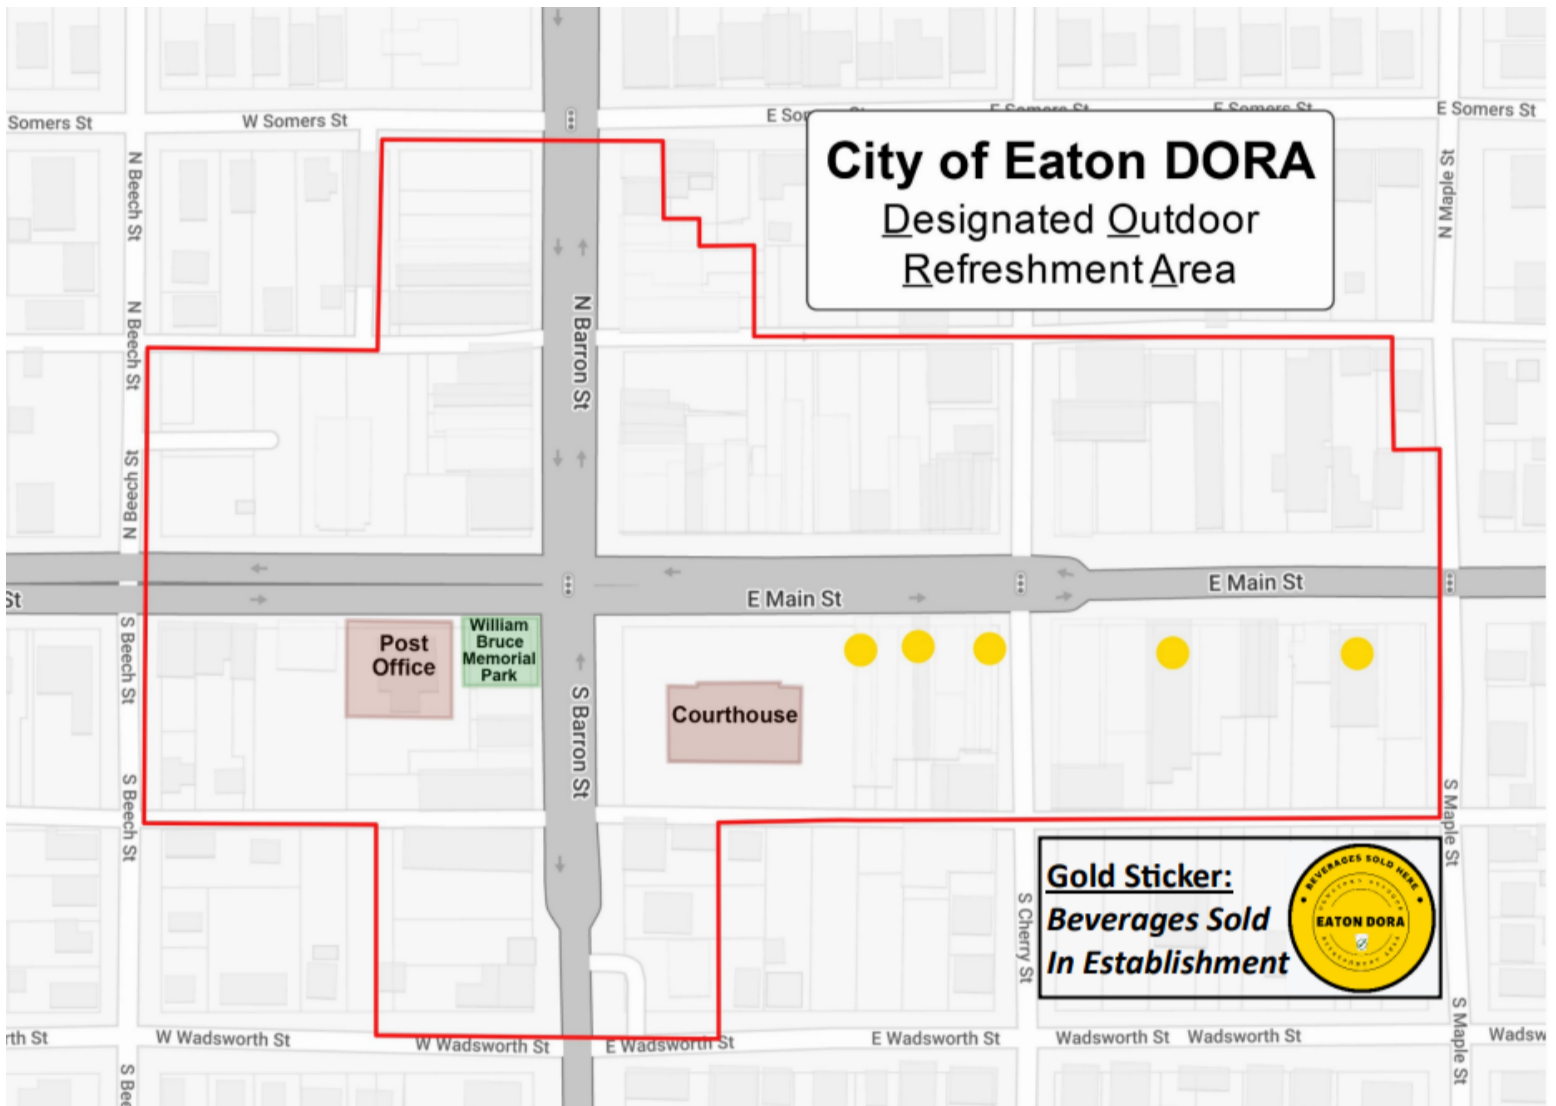

City of Eaton Explore the DORA

What is DORA?

The Downtown Eaton DORA would provide the ability for individuals to walk within the DORA boundaries with an alcoholic beverage purchased from a liquor permit-holding establishment during permitted hours.

Can I bring my own drink into DORA?

No. Patrons cannot bring their own alcoholic beverage into DORA. You can purchase your favorite drink in an official cup from a participating establishment.

Enjoy Downtown Eaton!

DORA Signage

Green Sticker:
Beverages
Welcome
in Establishment

Gold Sticker:
Beverages
Sold
in Establishment

Red Sticker:
Beverages
Not Permitted
in Establishment

Boundary Signs:
End of the
DORA Boundary

DORA Boundary Map